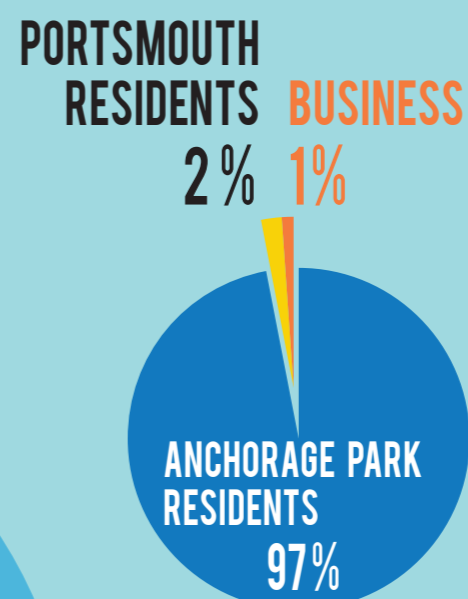

CONSULTATION FEEDBACK ANCHORAGE PARK

OF THE **109** RESPONSES

LEVEL OF SUPPORT FOR NEW COASTAL DEFENCE SCHEME

UNDECIDED
1%

MOSTLY SUPPORT
5%

43% HAVE ATTENDED EXHIBITION EVENTS FOR THE WIDER NORTH PORTSEA ISLAND SCHEME

HOW DID YOU HEAR ABOUT THE EXHIBITION?

HOW WOULD YOU BEST LIKE TO BE KEPT INFORMED?

THE INFORMATION PROVIDED HAS HELPED MY UNDERSTANDING OF THE SCHEME

AGREE
15%

STRONGLY DISAGREE
1%